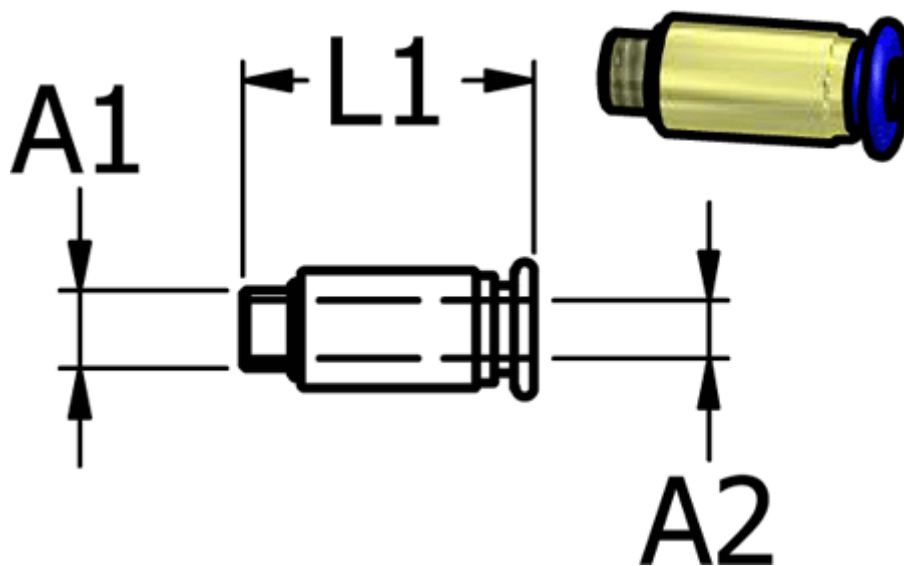

Article number: 586POC34

Description: Mini Push-in POC34, straight w/circular housing, M3 hose $\varnothing 4$

Measures

Ext. hose diameter A2 = 4 mm

L1 = 17.5

Thread A1 = M3